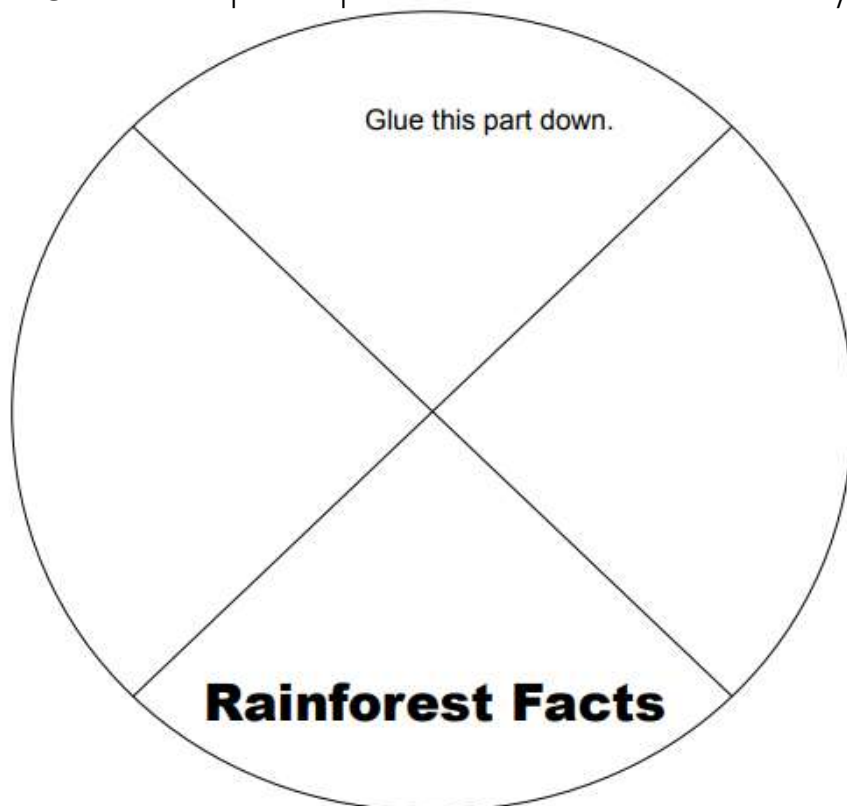

Biome Lapbook

Use these lapbook pieces to record information as you learn about biomes.

Cut out circle. Fold on all
The lines. Fold in the
Middle of each side to tuck
Inside. Write in the inside.

Cut out diamond and fold on center line.

Glue this down. Fold down the half
Circle with title. Write on the inside.

TUNDRA FACTS

**Temperate
Deciduous
Forest**

**Taiga
Facts**

Cut outline of flower. Write on petals and
Fold in to cover words.

<p>Cut out these two rectangles as one piece. Cut out the gray rectangle on the right.</p> <p>Cut out the rectangle below with the extra Edge as one piece. Write your facts on it. Start under the line.</p> <p>Place your facts face down so your words Will show out the window.</p> <p>Fold this rectangle over and glue along the Side and bottom. Make sure "Desert facts" Stick out the top.</p>	<p>Cut out this rectangle.</p> <p>Glue Here.</p> <p>Glue here.</p>
---	--